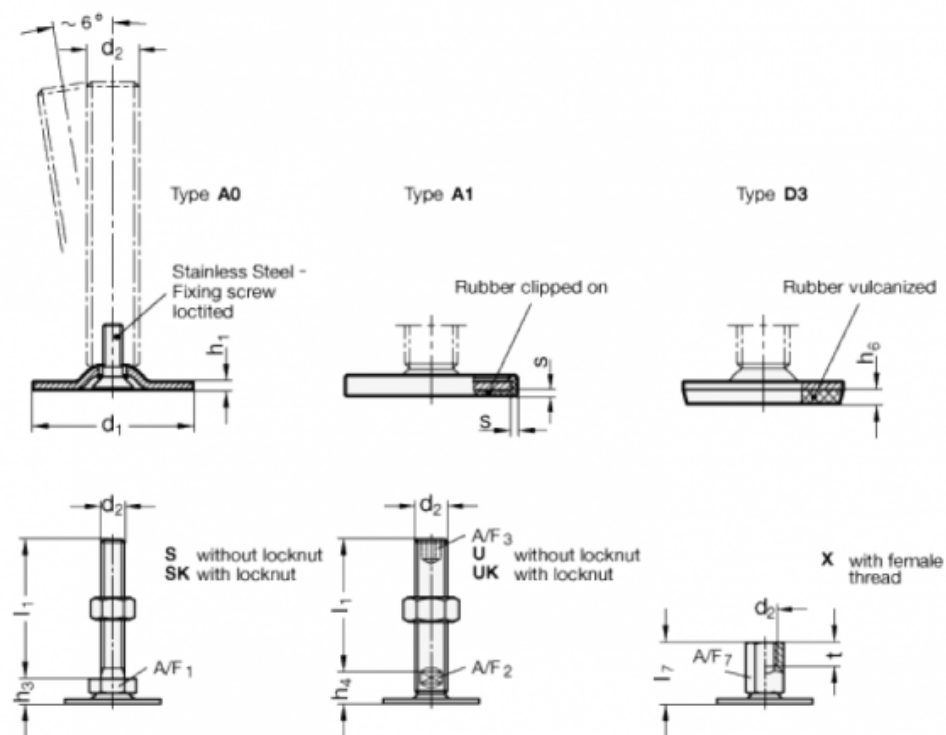

Data Sheet

Article number: 204080M850A0S

Description: E+G levelling foot
GN 40-80-M8-50-A0-S

Note: S Without nut, External hexagon at the bottom

Measures

A/F1	= 17
d1	= 80
d2	= M8
h1	= 3
h3	= 12
h6	=
h1	= 50
s	=